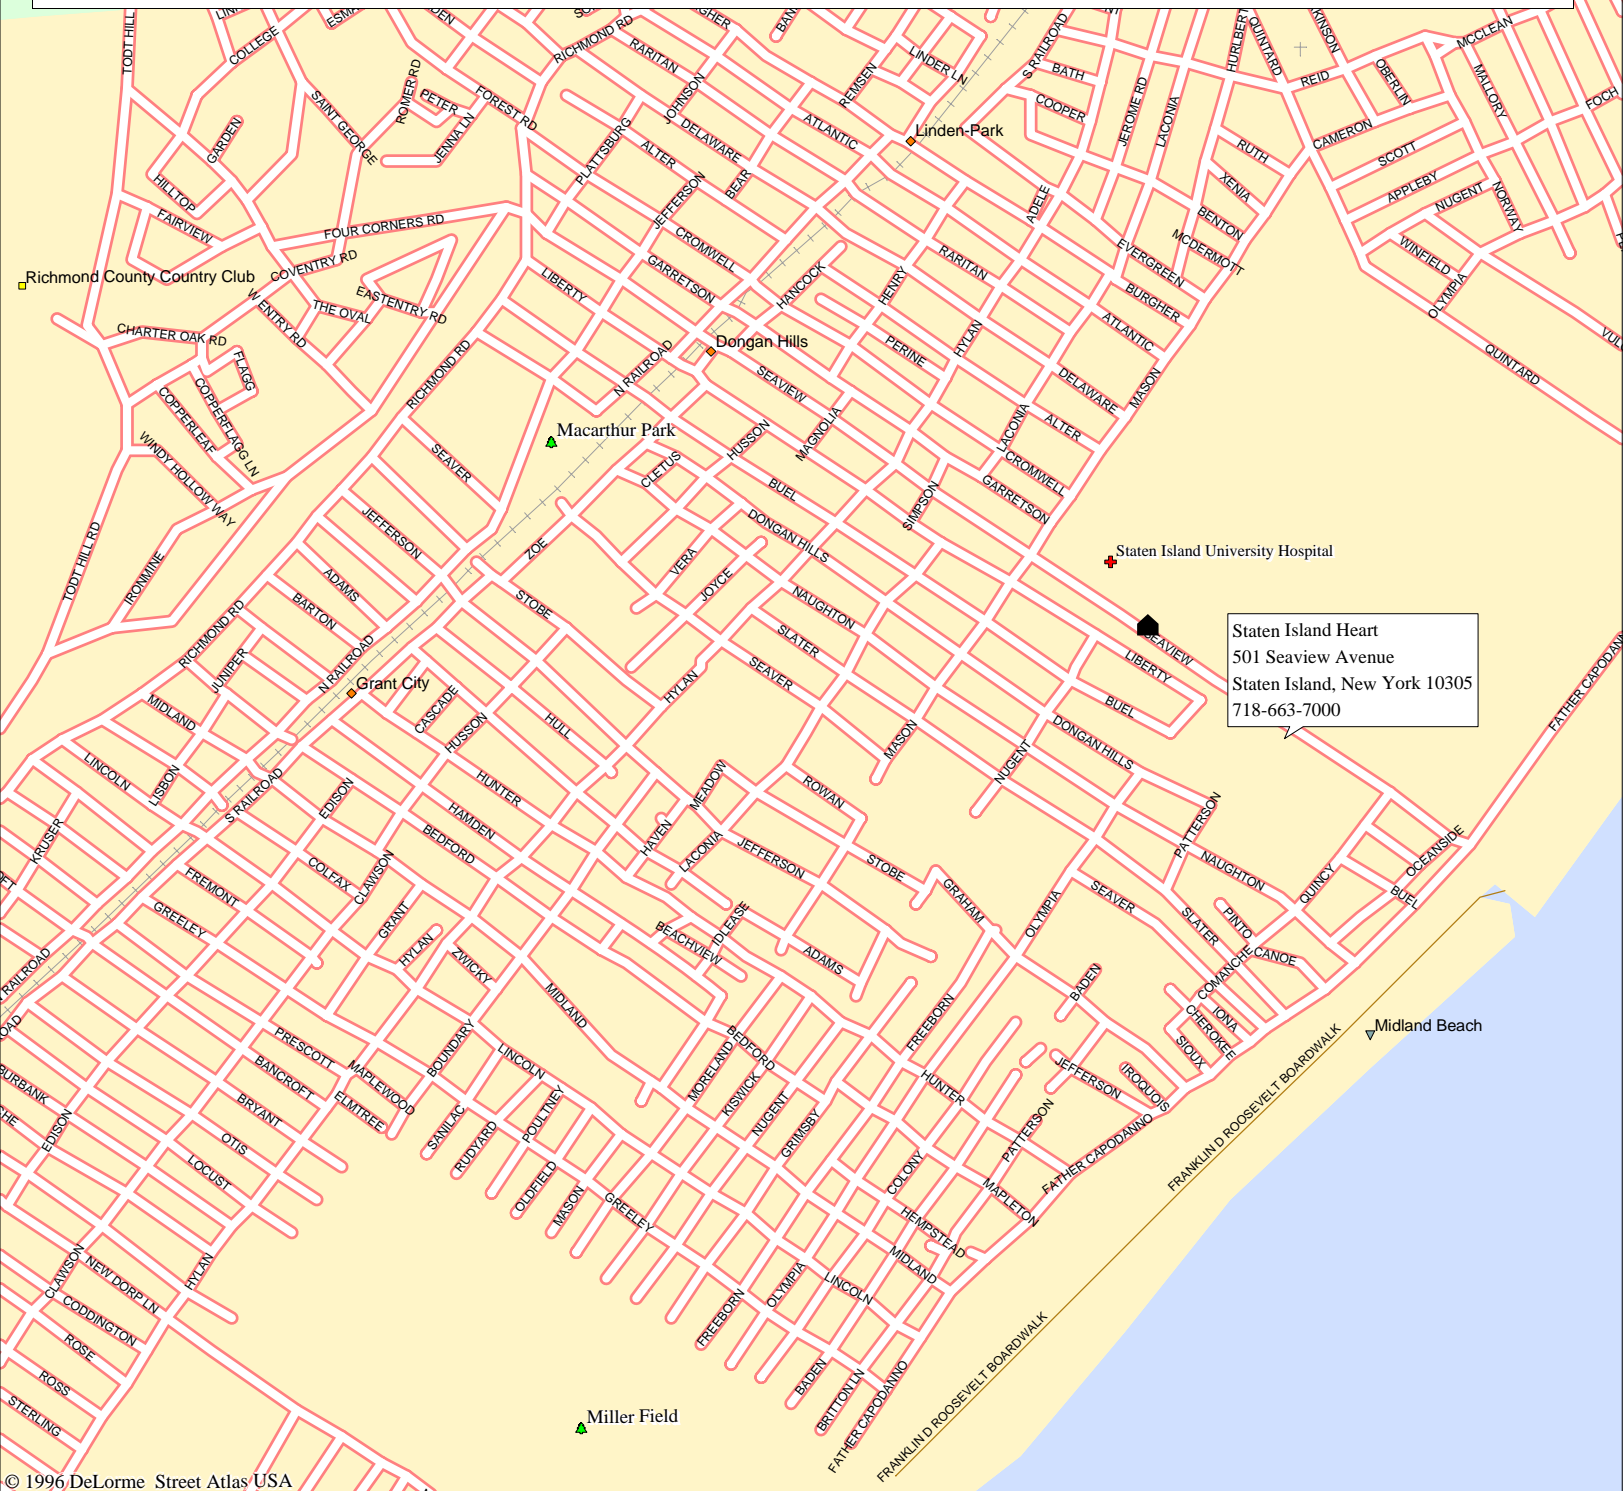

Staten Island Heart Seaview Avenue Office

Staten Island Heart
 501 Seaview Avenue
 Staten Island, New York 10305
 718-663-7000

Mag 15.00
 Tue Aug 23 14:07 2005
 Scale 1:15,625 (at center)
 1000 Feet
 500 Meters

- | | | | |
|--|--------------------|--|-------------------|
| | Local Road | | Locale |
| | Major Connector | | Cemetery |
| | Trail | | Population Center |
| | Railroad | | Land |
| | Point of Interest | | Water |
| | Geographic Feature | | Woodland |
| | Hospital | | |
| | Park/Reservation | | |

© 1996 DeLorme Street Atlas USA